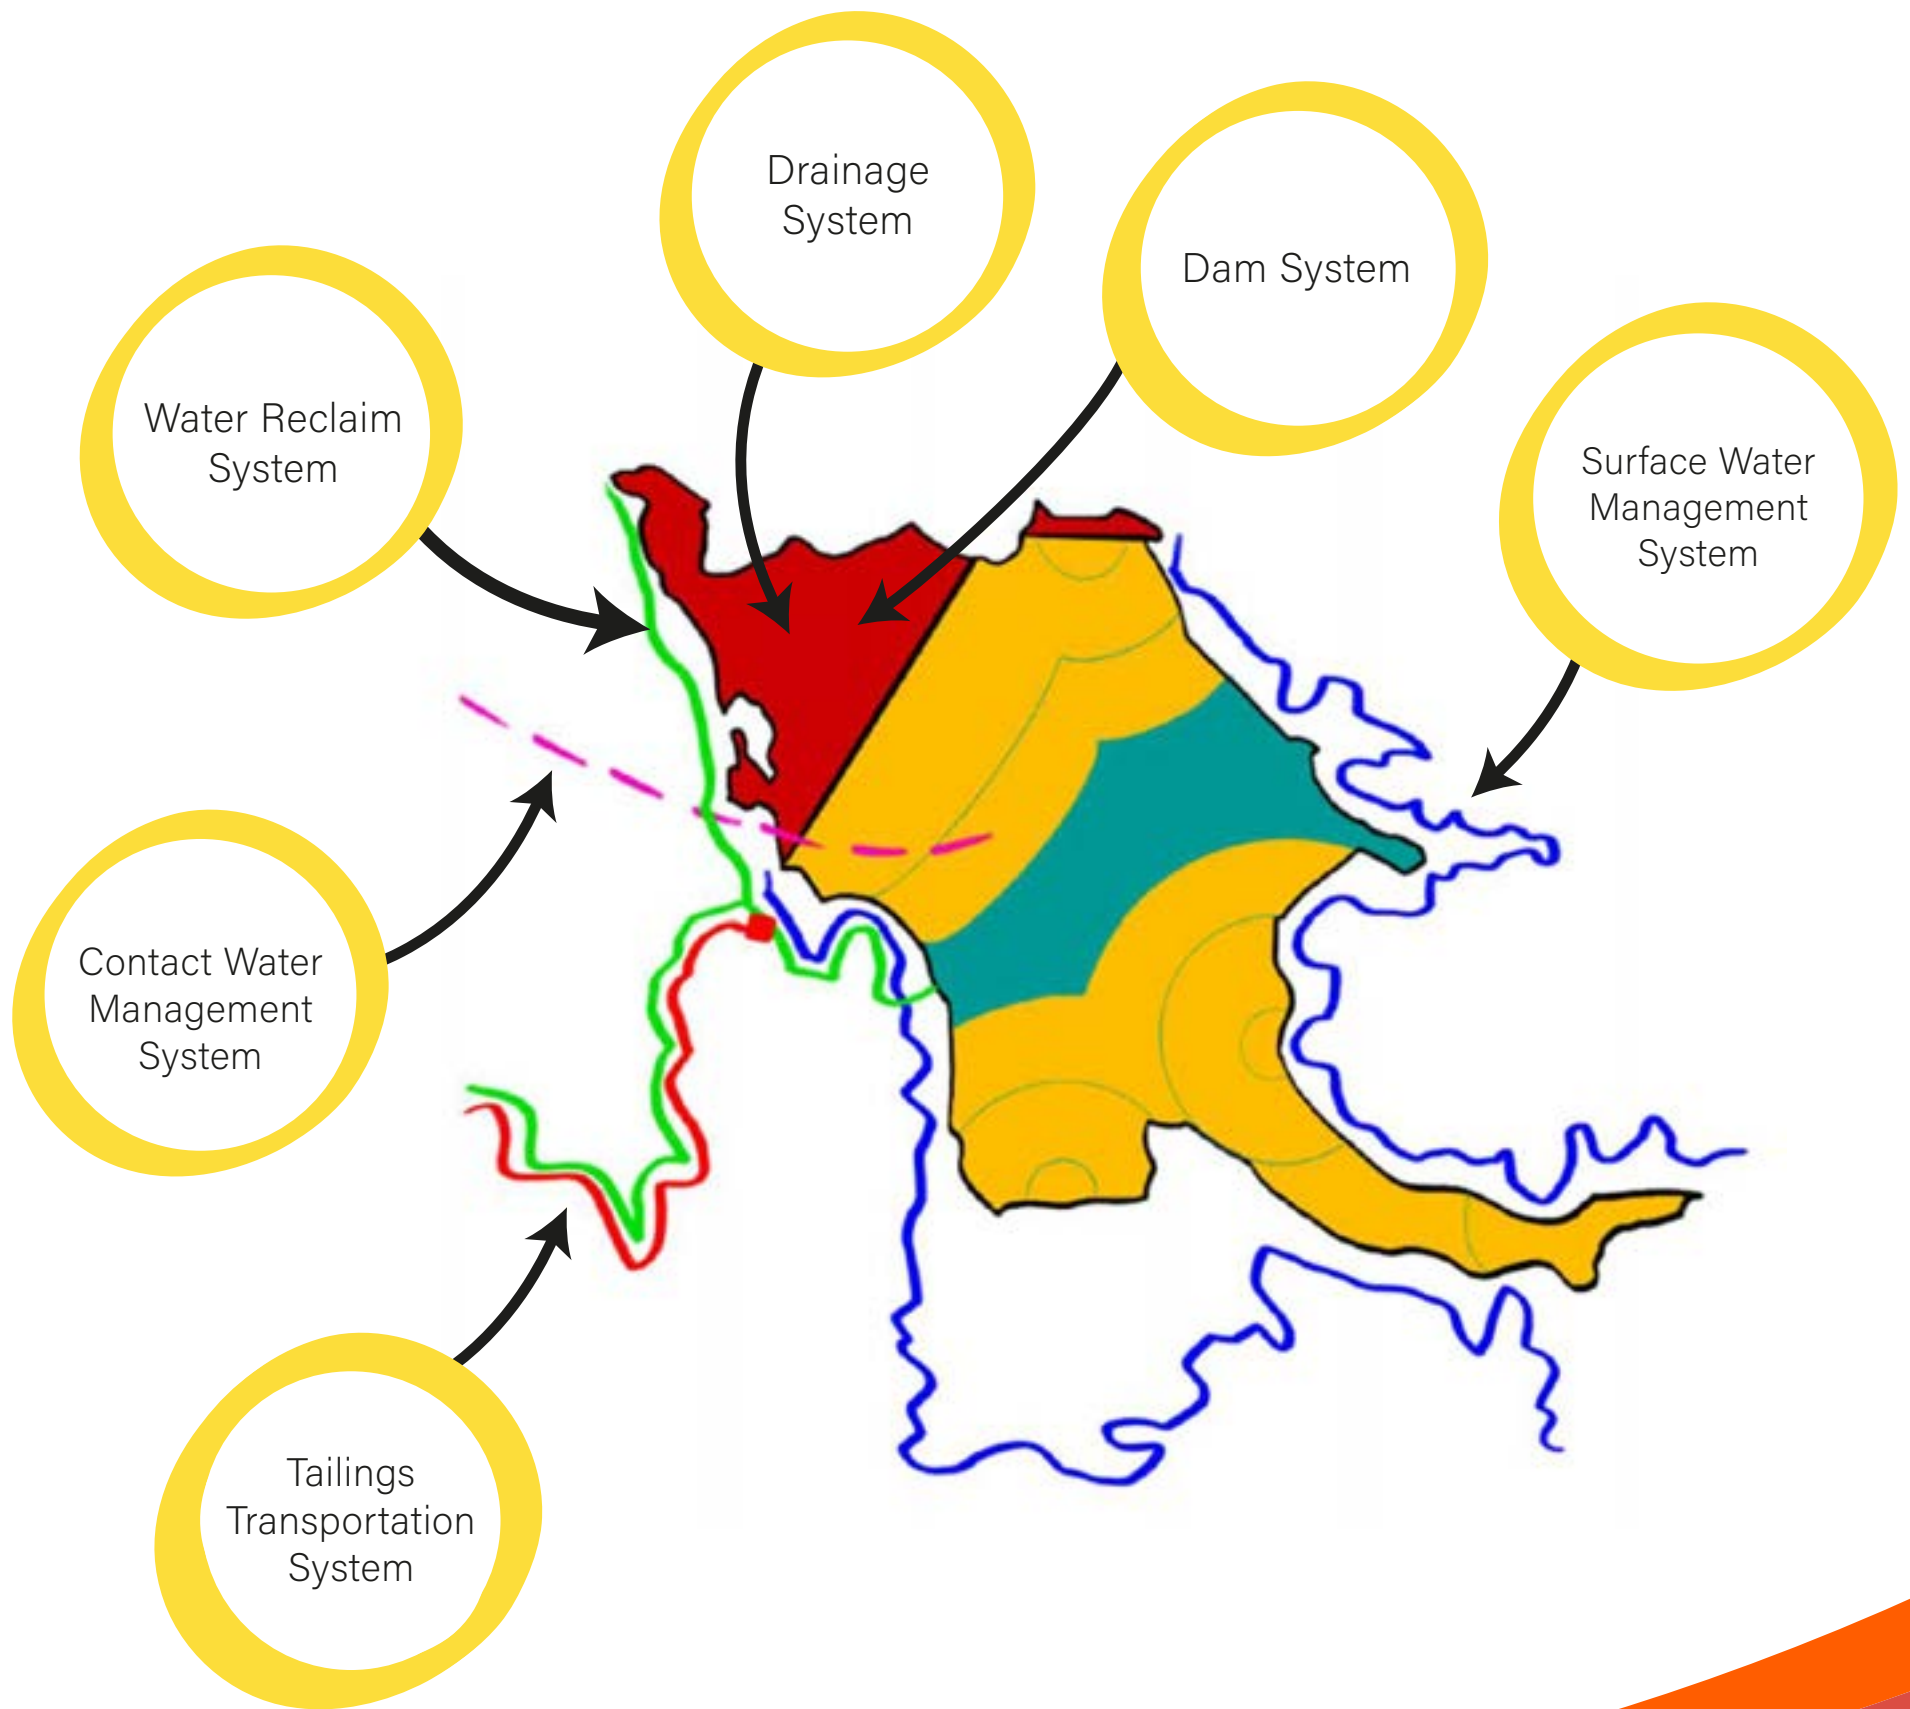

# MINERÍA CREATIVA

TSF Earthworks Solutions

2025  
Brochure

# Project Areas

In this area we have the ability to execute different types of projects. Ranging from improving designs to proposing ideas for evaluation, development, and execution of these.

## 3D Modeling and 4D Visualization

- Dam System
- Drainage System
- Surface Water Management System
- Contact Water Management System
- Tailings Transportation and Deposition System
- Water Reclaim System